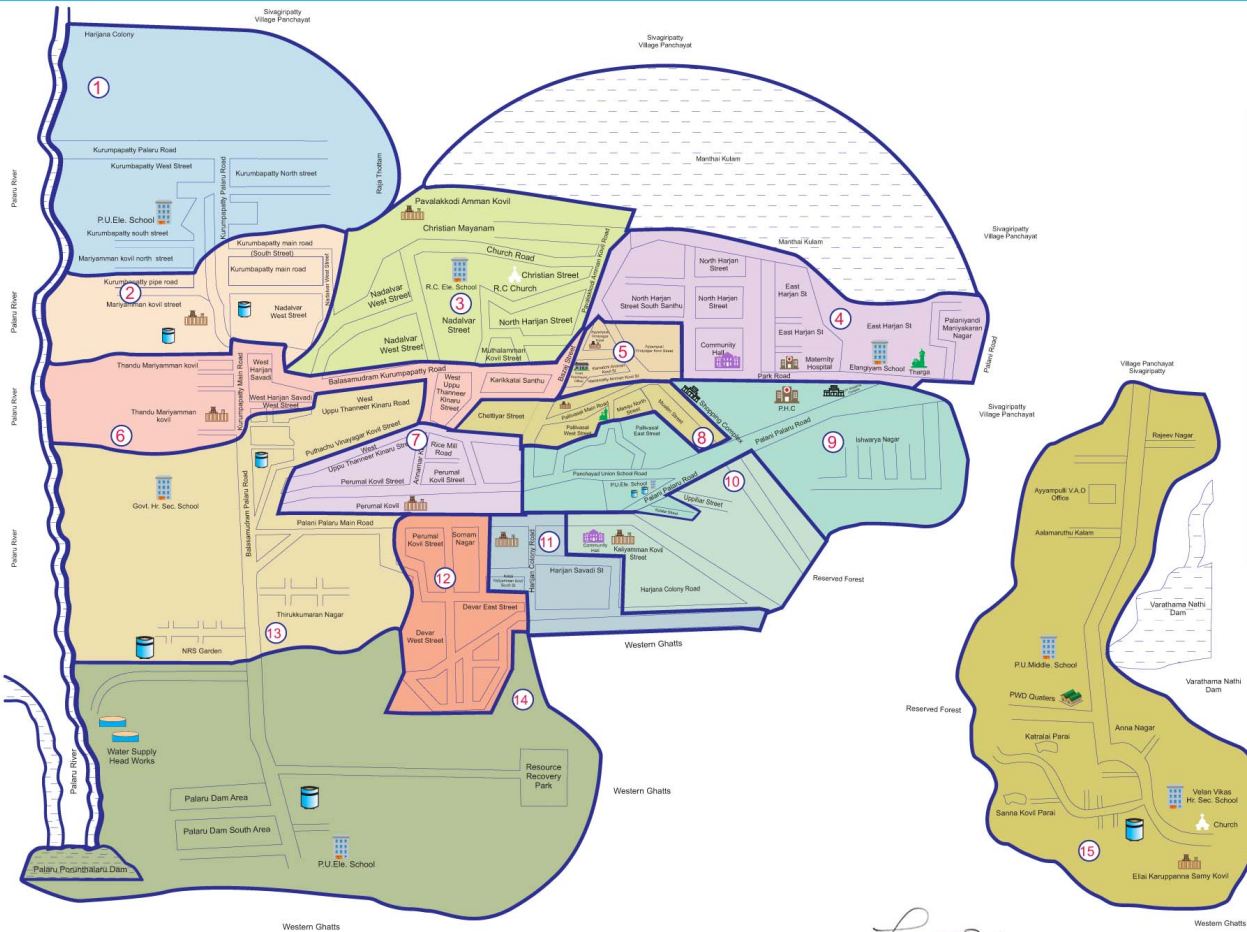

DINDIGUL DISTRICT - BALASAMUDRAM (S.G) TOWN PANCHAYAT

WARD DELIMITATION MAP

S.No	W No.	Hamlet Name	Households	Population
1	1	Kurumpapatty	275	984
2	2	Kurumpapatty	270	966
3	3	Balasangudram	280	1002
4	4	Balasangudram	271	970
5	5	Balasangudram	241	862
6	6	Balasangudram	240	859
7	7	Balasangudram	275	984
8	8	Balasangudram	249	891
9	9	Balasangudram	269	963
10	10	Balasangudram	287	1027
11	11	Balasangudram	276	988
12	12	Balasangudram	278	995
13	13	Balasangudram	259	927
14	14	Palaru Dam	225	805
15	15	Varathamathi Dam	267	956
Total			3962	14179

PANCHAYAT OFFICE	
TEMPLE	
PHC	
WATER TANK	
MOSQU	
CHURCH	
SCHOOL	
SHOPPING COMPLEX	
INFILTRATION WELL	
PWD QUARTERS	
COMMUNITY HALL	

 Executive Officer
 Balasangudram (S.G) Town Panchayat